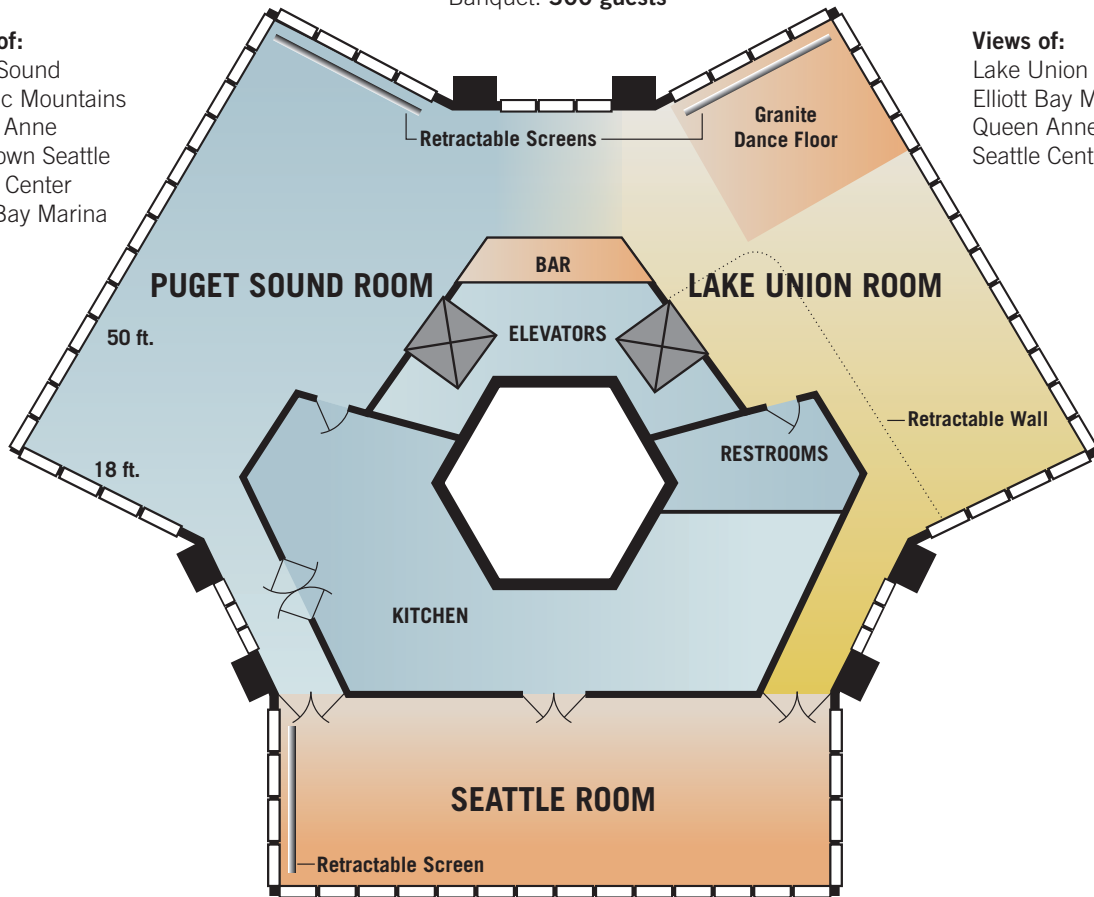

Floor Plan

3755 sq. ft. total
Ceiling Height: **8 ft.**

Event Capacity:
Reception: **360 guests**
Banquet: **300 guests**

Views of:
Puget Sound
Olympic Mountains
Queen Anne
Downtown Seattle
Seattle Center
Elliott Bay Marina

Views of:
Lake Union
Elliott Bay Marina
Queen Anne
Seattle Center

Views of:
Downtown Seattle
Ferries on Elliott Bay
EMP
Lake Union
Cascade Mountains
Science Center
Capitol Hill